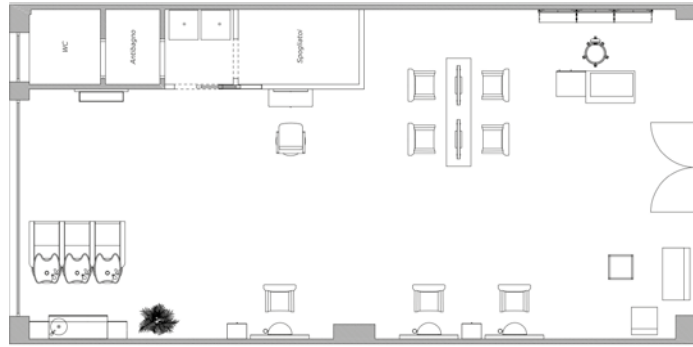

2D

PRODOTTI
ARTIGIANALI
MADE IN ITALY

OLTRE MILLE M²
DI SHOWROOM A
REGGIO EMILIA

OLTRE 10 MILA M²
DI PRODUZIONE A
REGGIO EMILIA

POMPE IDRAULICHE
CON GARANZIA
DI 5 E 2 ANNI

42 COLORI
SENZA COSTI
AGGIUNTIVI

TEMPI DI
PRODUZIONE
VELOCI E PRECISI

NUOVO
PARADISE